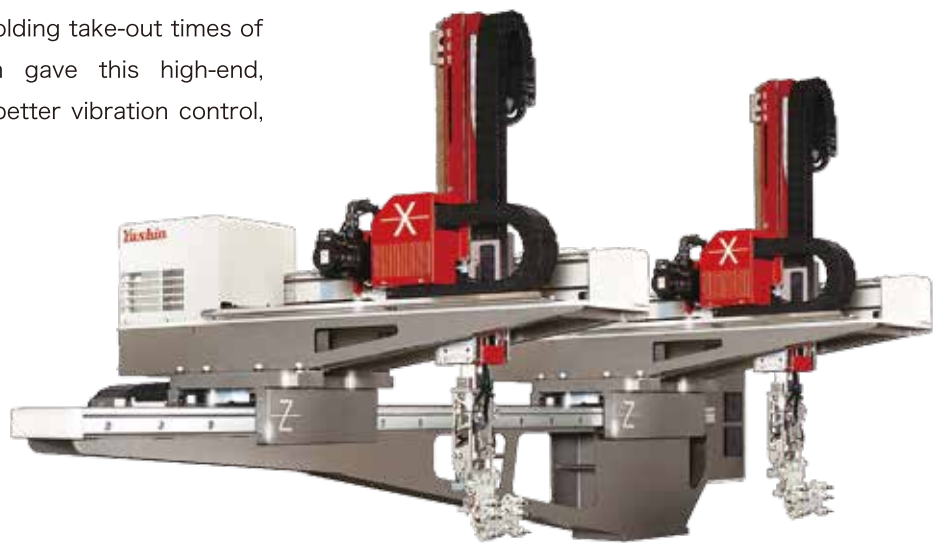

2016

19 – 26 October
Düsseldorf
Germany

Heartful Technology
Yushin

HSA

Take-Out Robot

● The World's First Design Optimization-based Take-Out Robot

World-class high-speed take-out robot that amazed the German K2013 tradeshow with live-molding take-out times of only 0.27 sec. Design optimization gave this high-end, double-wing robot a slimmer profile, better vibration control, and a 13% reduction in weight.

Movable kick robot

Take-Out Robot

● Kick-Driven Type Take-Out Robot

It is now possible to take out and convey large (and long) molded products with a low overall height. One such example of these products is vehicle bumpers, which have conventionally been a point of concern due to their interference with the surrounding equipment. This robot is equipped with an NC (Numerical Control) Servo Wrist Unit having a load capacity of 40 kg, which enables it to easily take-out and handle large molded products having large surface areas.