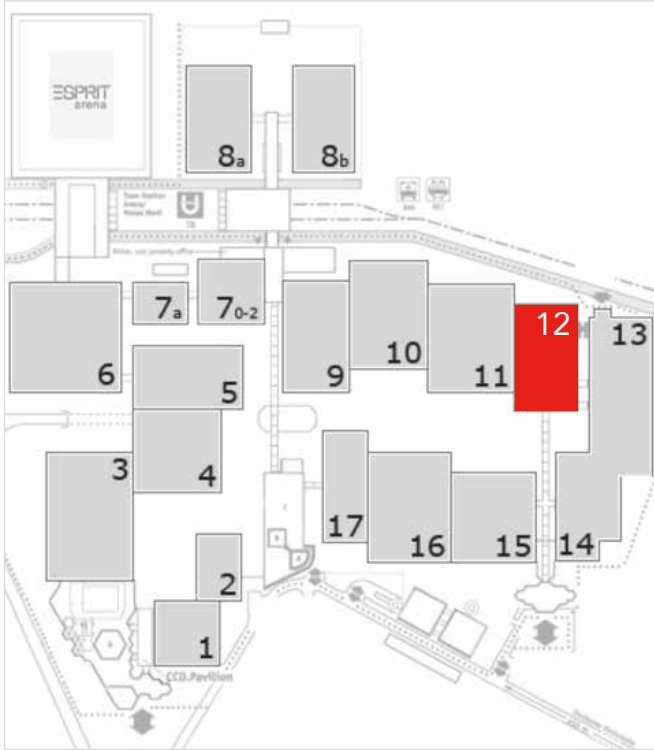

Movable kick robot

Take-Out Robot

● Kick-Driven Type Take-Out Robot

It is now possible to take out and convey large (and long) molded products with a low overall height. One such example of these products is vehicle bumpers, which have conventionally been a point of concern due to their interference with the surrounding equipment. This robot is equipped with an NC (Numerical Control) Servo Wrist Unit having a load capacity of 40 kg, which enables it to easily take-out and handle large molded products having large surface areas.

☒ The robots are presented in colors designed for the tradeshow.

Tradeshaw Information

- ▶ Tradeshaw name K2016
- ▶ Dates 2016.10.19.(Wed)-26(Wed)
- ▶ Location Messe Dusseldorf (Dusseldorf, Germany)
- ▶ Exhibit booth Hall12 / B20