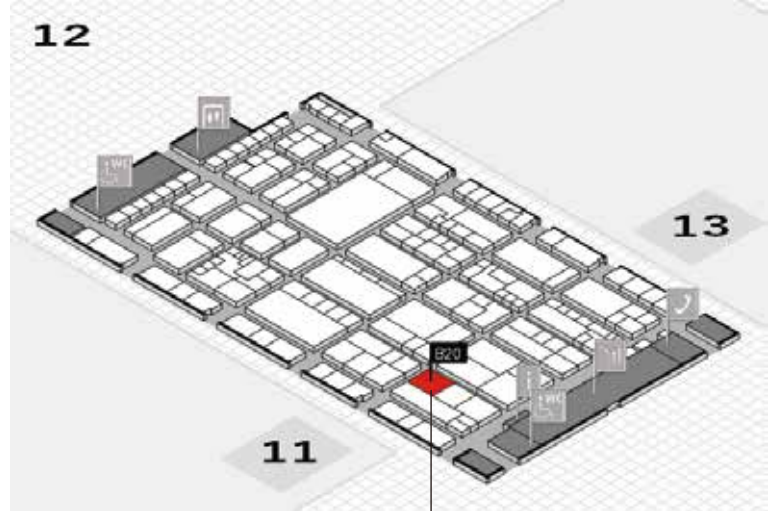

Tradeshaw Information

- Tradeshaw name K2016
- Dates 2016.10.19.(Wed)-26(Wed)
- Location Messe Dusseldorf (Dusseldorf, Germany)
- Exhibit booth Hall12 / B20

Yushin

Heartful Technology
Yushin

Yushin Precision Equipment Co., Ltd.

please access..... [yushin.com](http://www.yushin.com)
www.yushin.com

Yushin commits itself to contributions to the creation of more eco-sensitive technologies by employing eco-friendly principles.

Headquarters & Factory

TEL(81)75-933-9555 FAX (81)75-934-4033
11-260 Kogahonmachi, Fushimi-ku, Kyoto, Japan

Technical center

TEL(81)75-933-9555 FAX(81)75-922-3151
487 Kuzetsukiyamacho, Minami-ku, Kyoto, Japan

Subsidiaries

Yushin Korea Co., Ltd. <Seoul>
Yushin Precision Equipment (Taiwan) Co., Ltd. <Taipei>
Yushin Precision Equipment Trading (Shanghai) Co., Ltd.
Guangzhou Yushin Precision Equipment Co., Ltd.
Yushin Precision Equipment Trading (Shenzhen) Co., Ltd.
PT. Yushin Precision Equipment Indonesia <Jakarta>
Yushin Precision Equipment (Vietnam) Co., Ltd.<Hanoi>
Yushin Precision Equipment Sdn. Bhd. <Kuala Lumpur>
Yushin Precision Equipment (Thailand) Co., Ltd.<Bangkok>
Yushin Precision Equipment (India)Pvt.Ltd.<Chennai>
Yushin Automation Ltd.<Birmingham>
Yushin America, Inc. <Rhode Island>

Representative Offices

Philippines Representative Office<Manila>
Ho Chi Minh Representative Office

Angents

Tasman Machinery Ltd<Auckland>
Tasman Machinery Pty Ltd<Melbourne>
Mar Plastik Metal Kalip San. ve Tic. Ltd. Şti<Istanbul>
MACAM S.r.l.<Torino>
Polymac-Robotics B.V.<Ede>
MECMAN INDUSTRIAL, S.L.<Barcelona>
EN-PLAS, Inc.<Tronto>